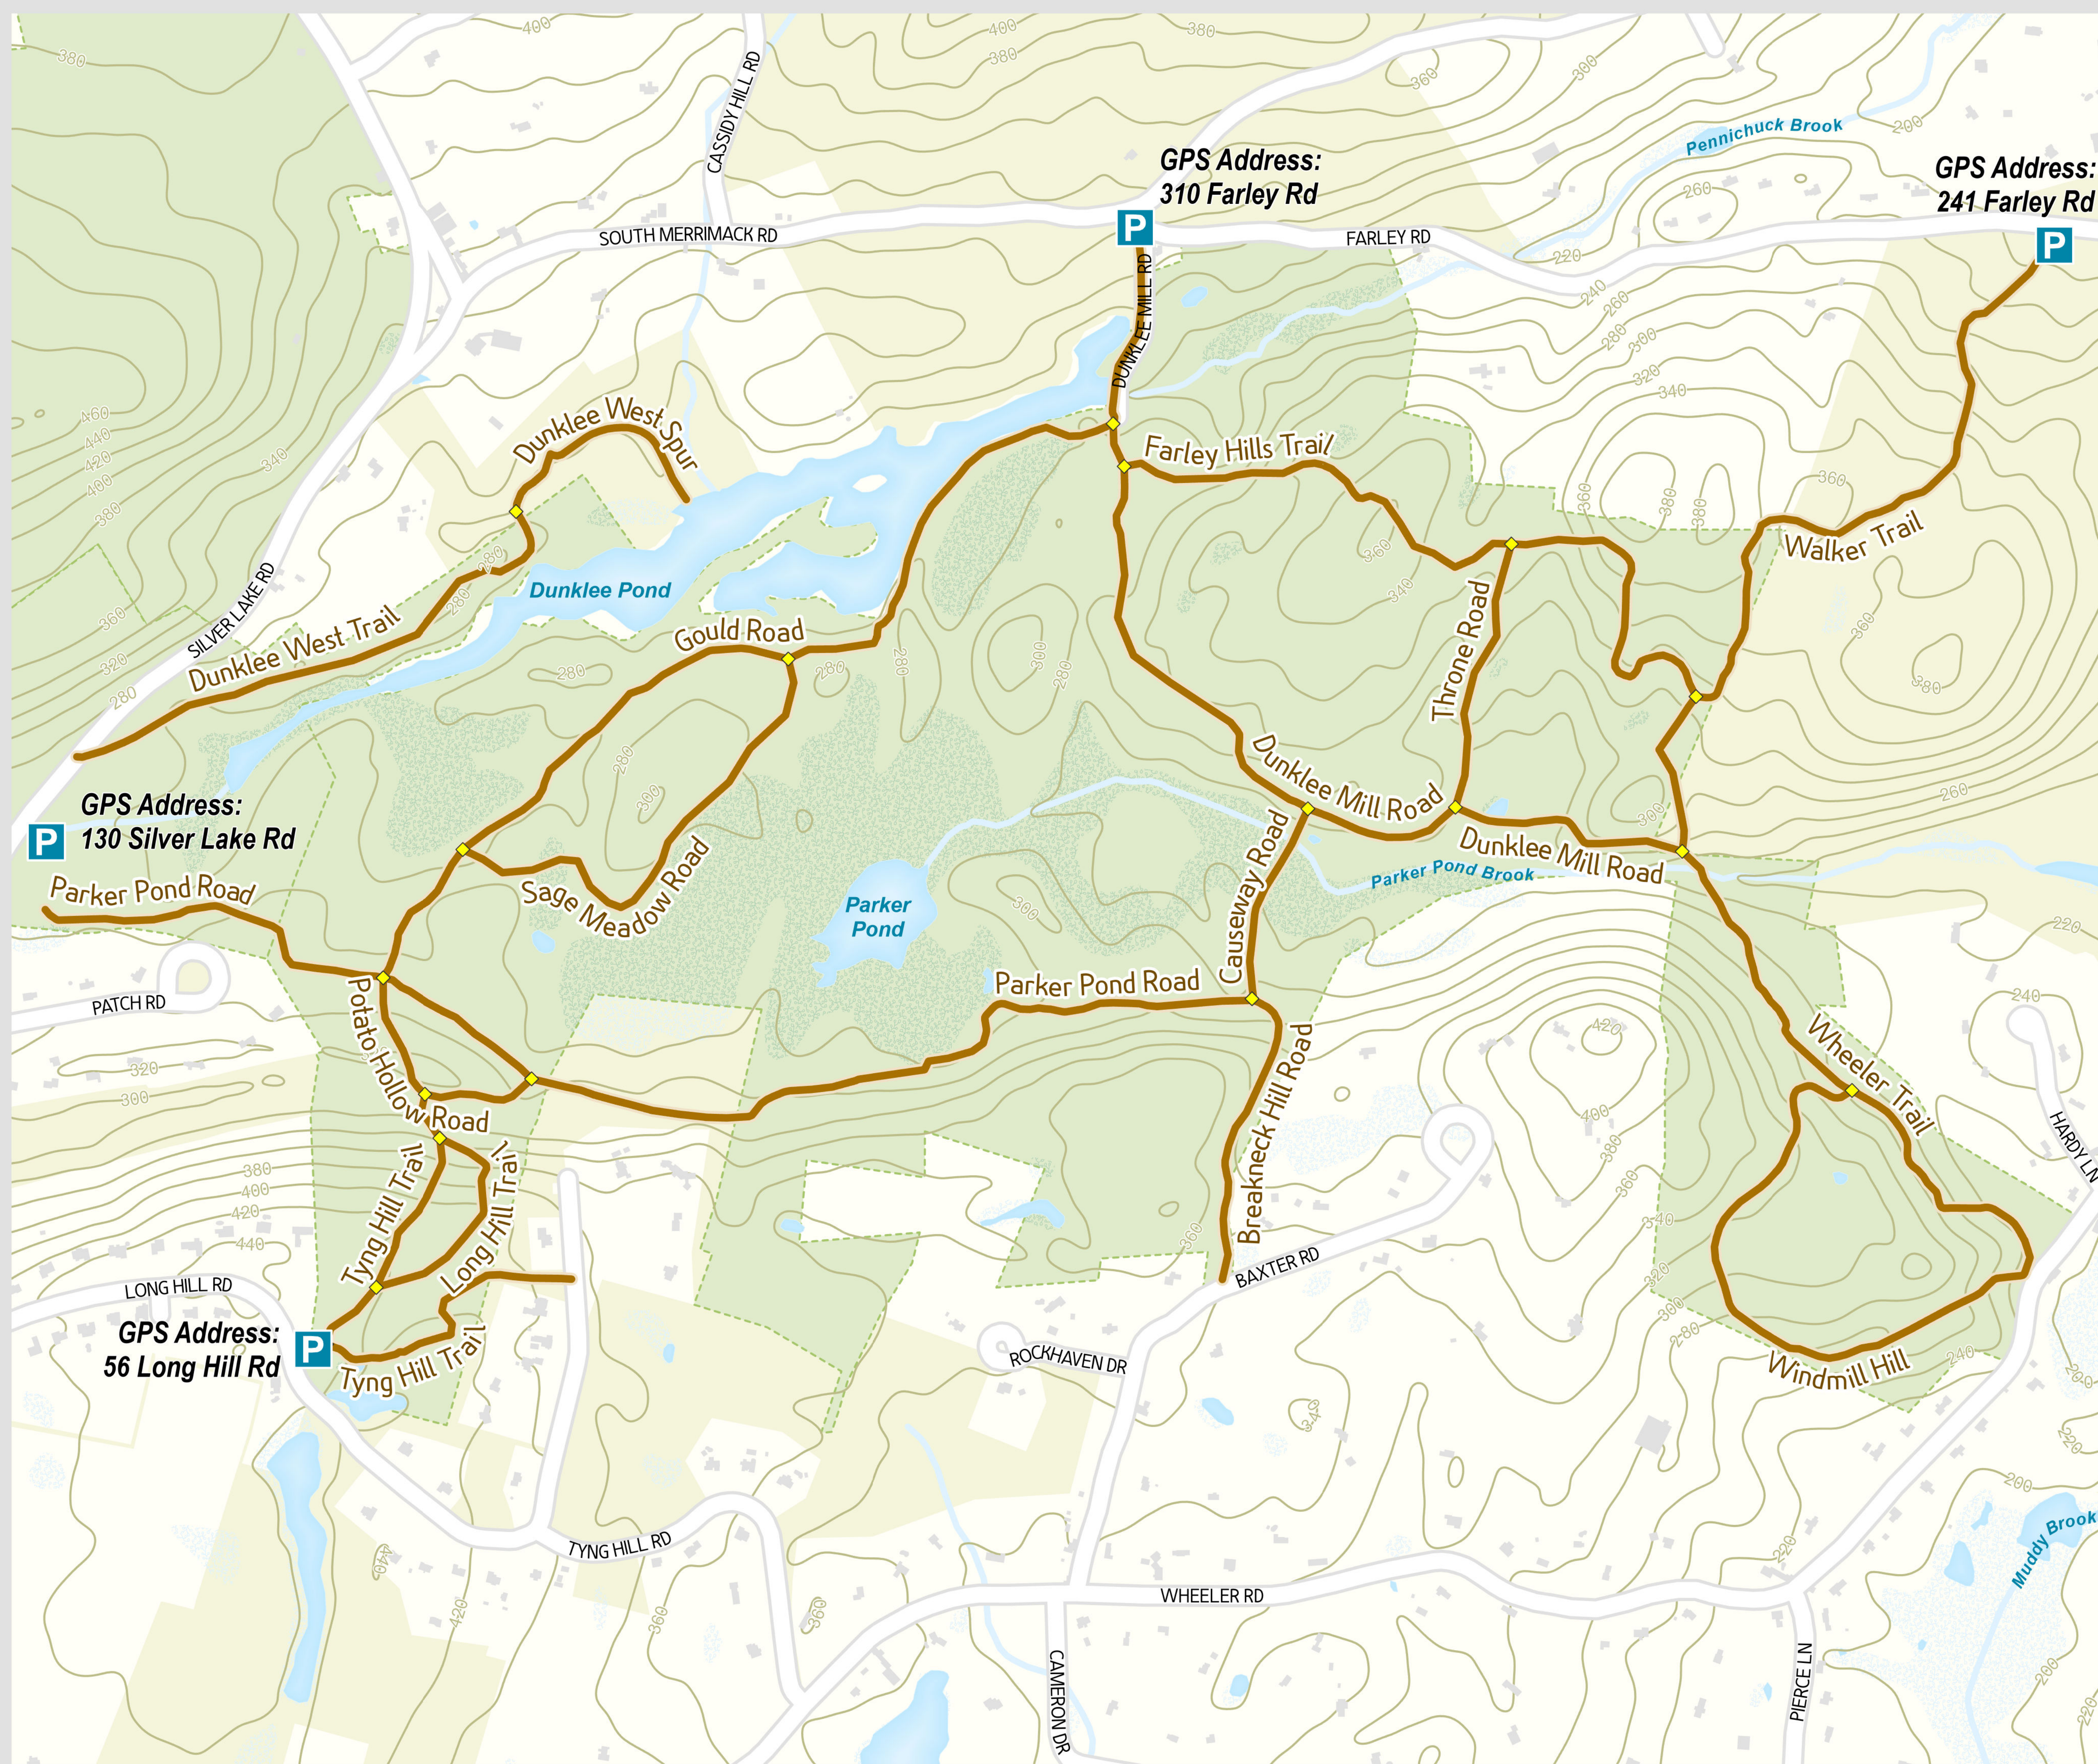

Town Forest Area Trails

Hollis, NH

Scan for
Mobile
Map

- Trail
- Trail Junction
- Parking
- Building
- Contour Line
- Open Water
- Wetland
- Stream

Mapping by Nashua Regional Planning Commission for Hollis Trails Committee. No warranties, expressed or implied, are provided for the data herein, their use, or their interpretation.

GPS Address:
310 Farley Rd

GPS Address:
241 Farley Rd

GPS Address:
130 Silver Lake Rd

GPS Address:
56 Long Hill Rd